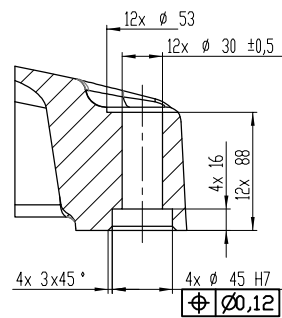

武永康
13913235524
(微信同号)

R 710 Motor axis 3

SECTION B-B

| Name/type | | Revision | |
|-----------|------------------------|--------------------------|--------------|
| Prepared | Responsible department | Description | SWD Drawing |
| Approved | Take over department | Main dimensions IRB 760 | Sheet 1 |
| Status | EDD number | Dimensionsriting IRB 760 | Rev of sh. 2 |
| Approved | 500000043027 | Document no. | Rev'd 00 |
| ABB AB | | 3HAC038408-003 | |