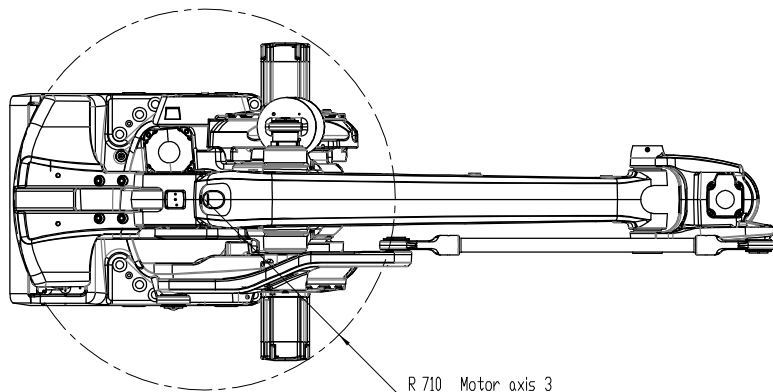

武永康
13913235524
(微信同号)

R 710 Motor axis 3

SECTION B-B

| Name/type | | Revision | |
|-----------|------------------------|--------------------------|--------------|
| Prepared | Responsible department | Description | SWD Drawing |
| Approved | Take over department | Main dimensions IRB 760 | Sheet 1 |
| Status | EDD number | Dimensionsriting IRB 760 | Rev of sh. 2 |
| Approved | 500000043027 | Document no. | Rev'd 00 |
| ABB AB | | 3HAC038408-003 | |