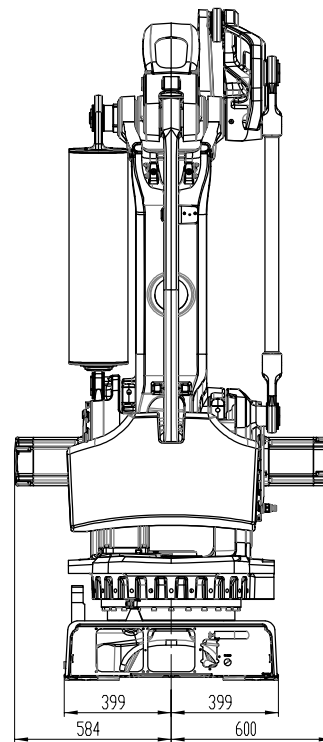

武永康
13913235524
(微信同号)

R 710 Motor axis 3

SECTION B-B

| Name/type | | Revision | |
|-----------|------------------------|--------------------------|--------------|
| Prepared | Responsible department | Description | SWD Drawing |
| Approved | Take over department | Main dimensions IRB 760 | Sheet 1 |
| Status | EDD number | Dimensionsriting IRB 760 | Rev of sh. 2 |
| Approved | 500000043027 | Document no. | Rev'd 00 |
| ABB AB | | 3HAC038408-003 | |