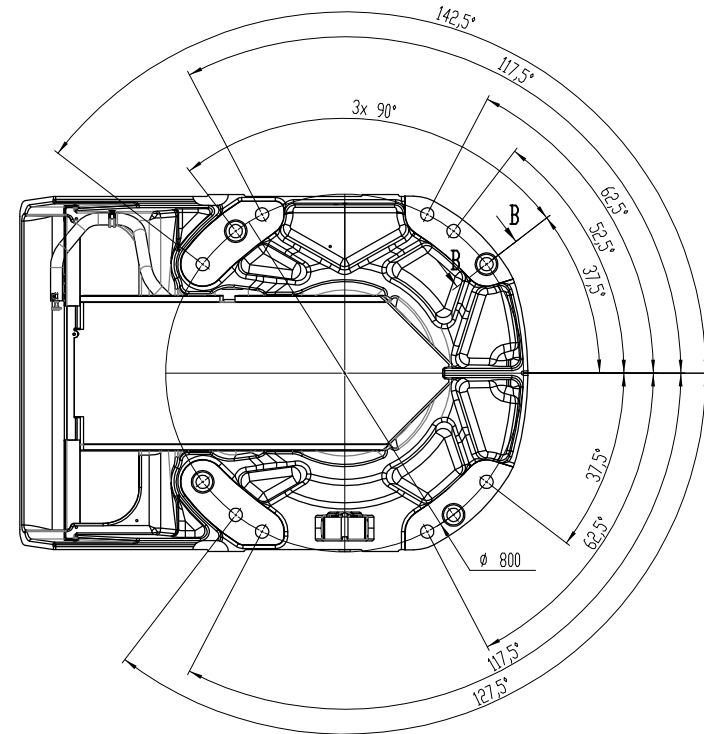

武永康
13913235524
(微信同号)

R 710 Motor axis 3

SECTION B-B

| Name/type | | Revision | |
|-----------|------------------------|--------------------------|--------------|
| Prepared | Responsible department | Description | SWD Drawing |
| Approved | Take over department | Main dimensions IRB 760 | Sheet 1 |
| Status | EDD number | Dimensionsriting IRB 760 | Rev of sh. 2 |
| Approved | 500000043027 | Document no. | Rev'd 00 |
| ABB AB | | 3HAC038408-003 | |