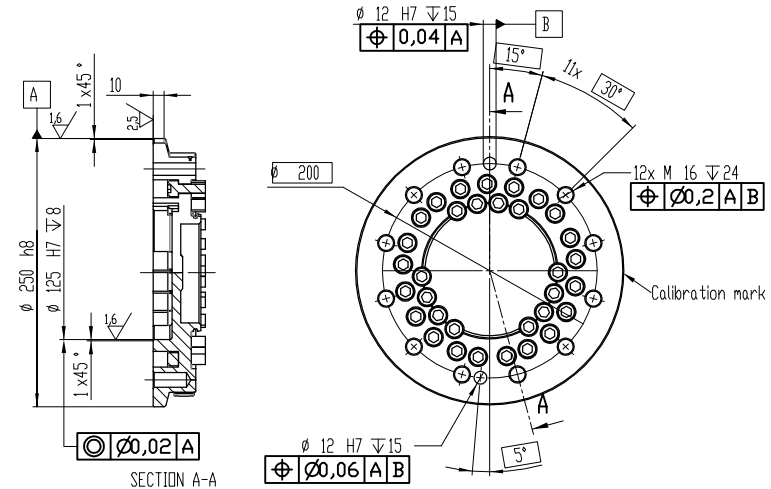

武永康
13913235524
(微信同号)

R 710 Motor axis 3

SECTION B-B

| Name/type | | Revision | |
|-----------|------------------------|--------------------------|--------------|
| Prepared | Responsible department | Description | SWD Drawing |
| Approved | Take over department | Main dimensions IRB 760 | Sheet 1 |
| Status | EDD number | Dimensionsriting IRB 760 | Rev of sh. 2 |
| Approved | 500000043027 | Document no. | Rev'd 00 |
| ABB AB | | 3HAC038408-003 | |