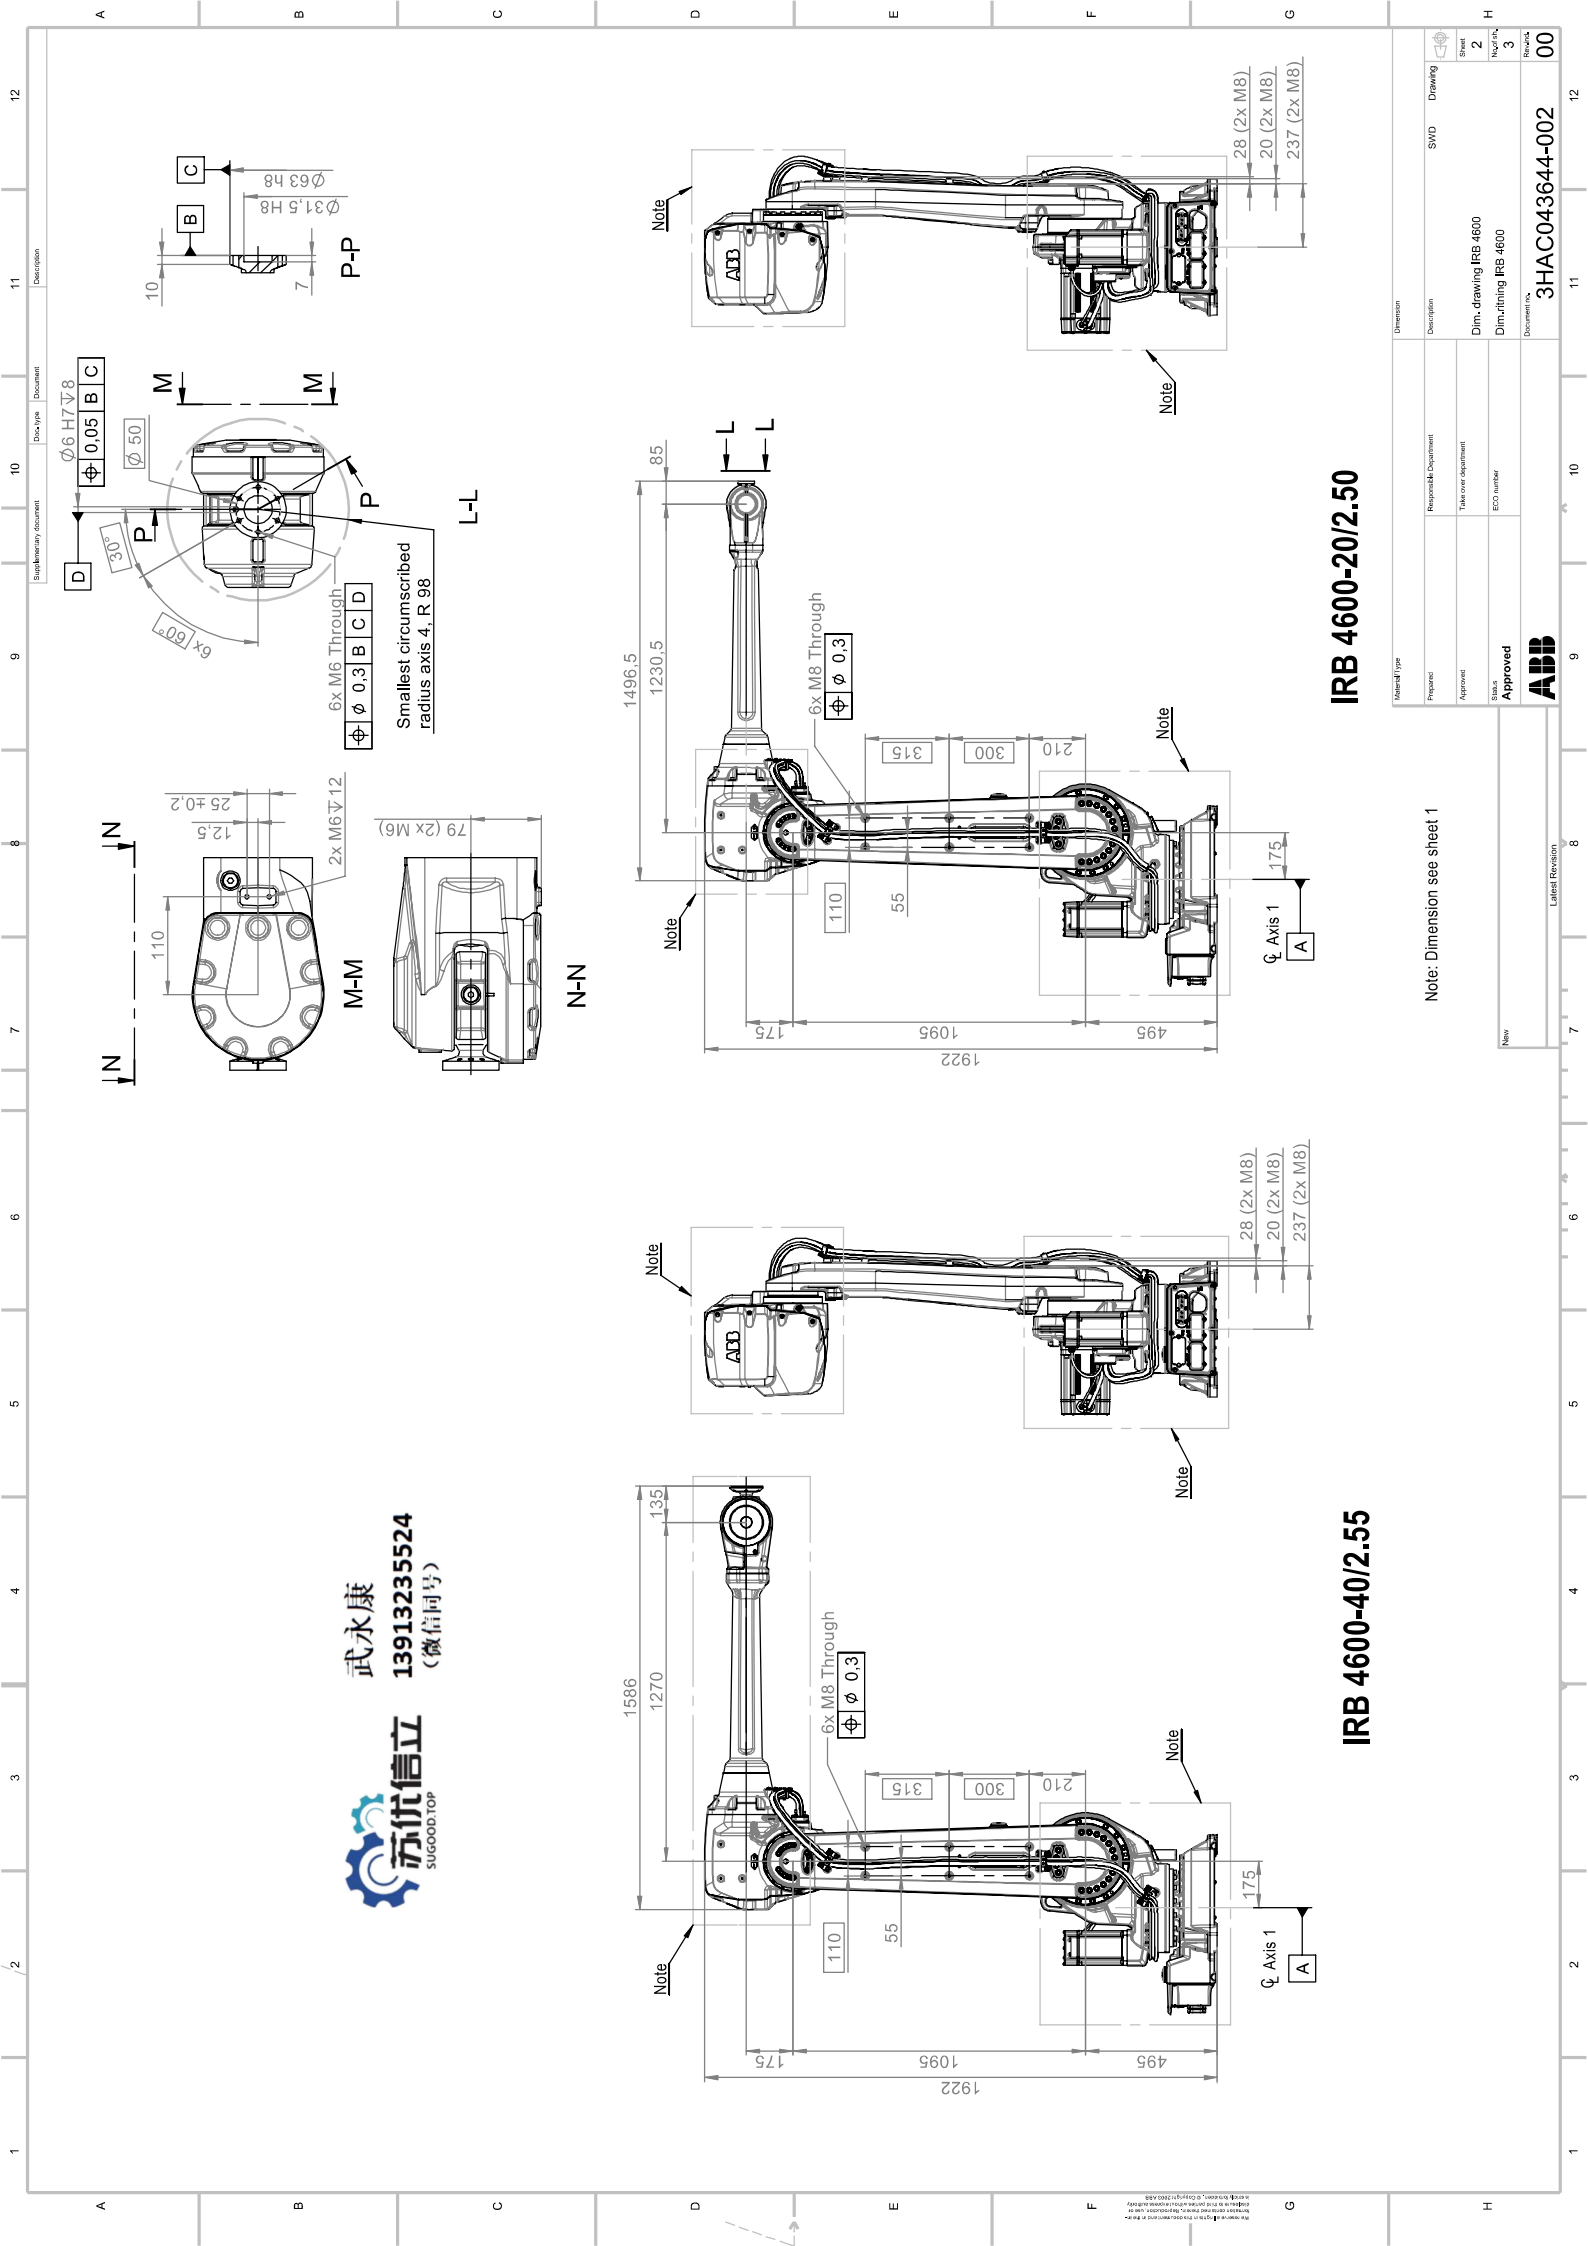

**IRB 4600-60/2.05**  
**IRB 4600-45/2.05**

Prepared by	Responsible Department	SWD	Drawing
Approved	Take-over department	Sheet	1
Checked	ECO number	Revision	3
Approved	ECO number	Document No.	3HAC043644-002
ABB		Record	00

武永康  
 13913235524  
 (微信同号)

**苏立信立**  
 SUGOOD.TOP  
**武永康**  
 13913235524  
 (微信同号)

**IRB 4600-20/2.50**

**IRB 4600-40/2.55**

Note: Dimension see sheet 1

Material Type		Dimension	
Prepared	Responsible Department	Description	SWD
Approved	Takeover department	Dim. drawing IRB 4600	Sheet 2
Checked	ECO number	Dim. drawing IRB 4600	Sheet 3
Approved		Document No.	Record 00
			3HAC043644-002