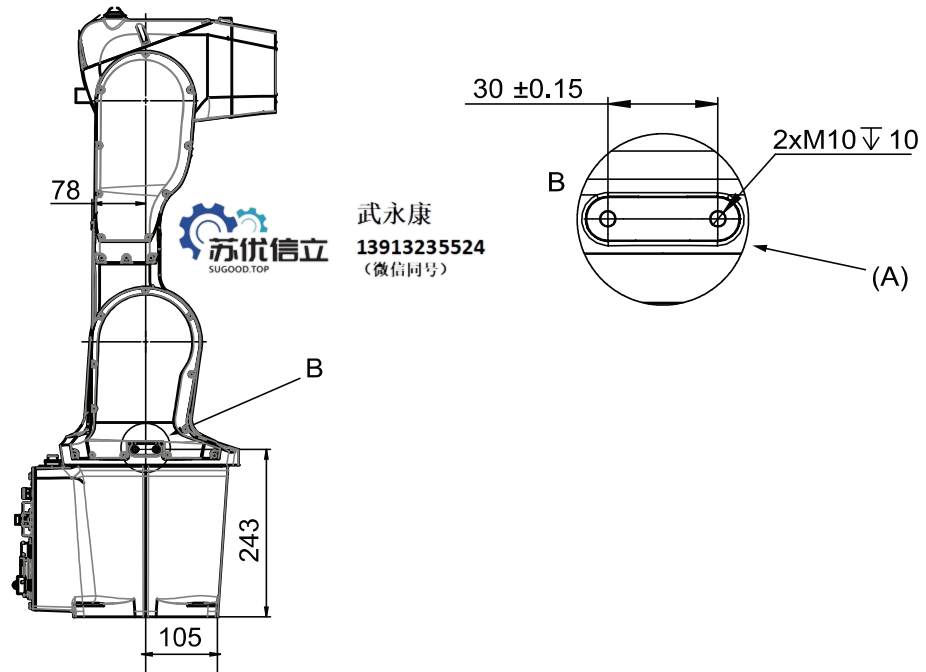

Frame

xx140000590

Pos	Description
A	Holes on both sides

Robot tool flange

xx130000383

Continues on next page