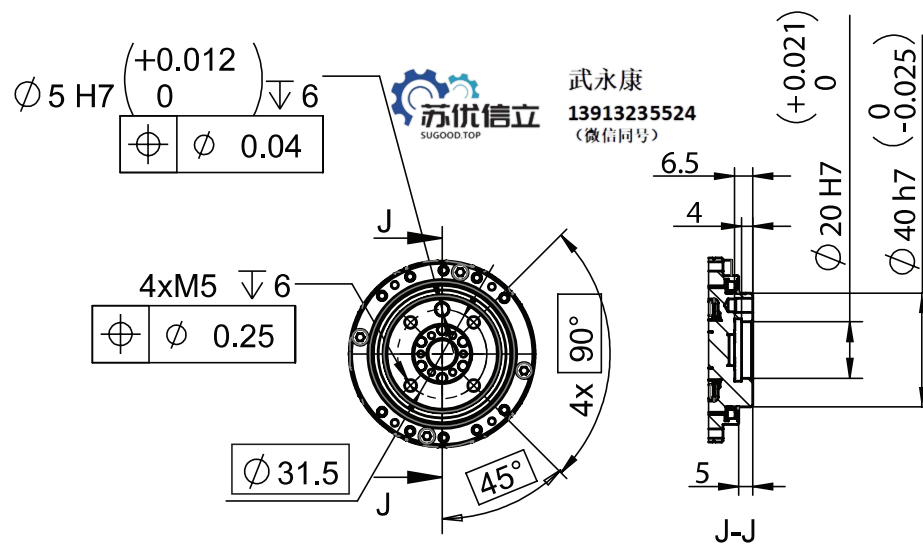

Frame

xx140000590

Pos	Description
A	Holes on both sides

Robot tool flange

xx130000383

Continues on next page